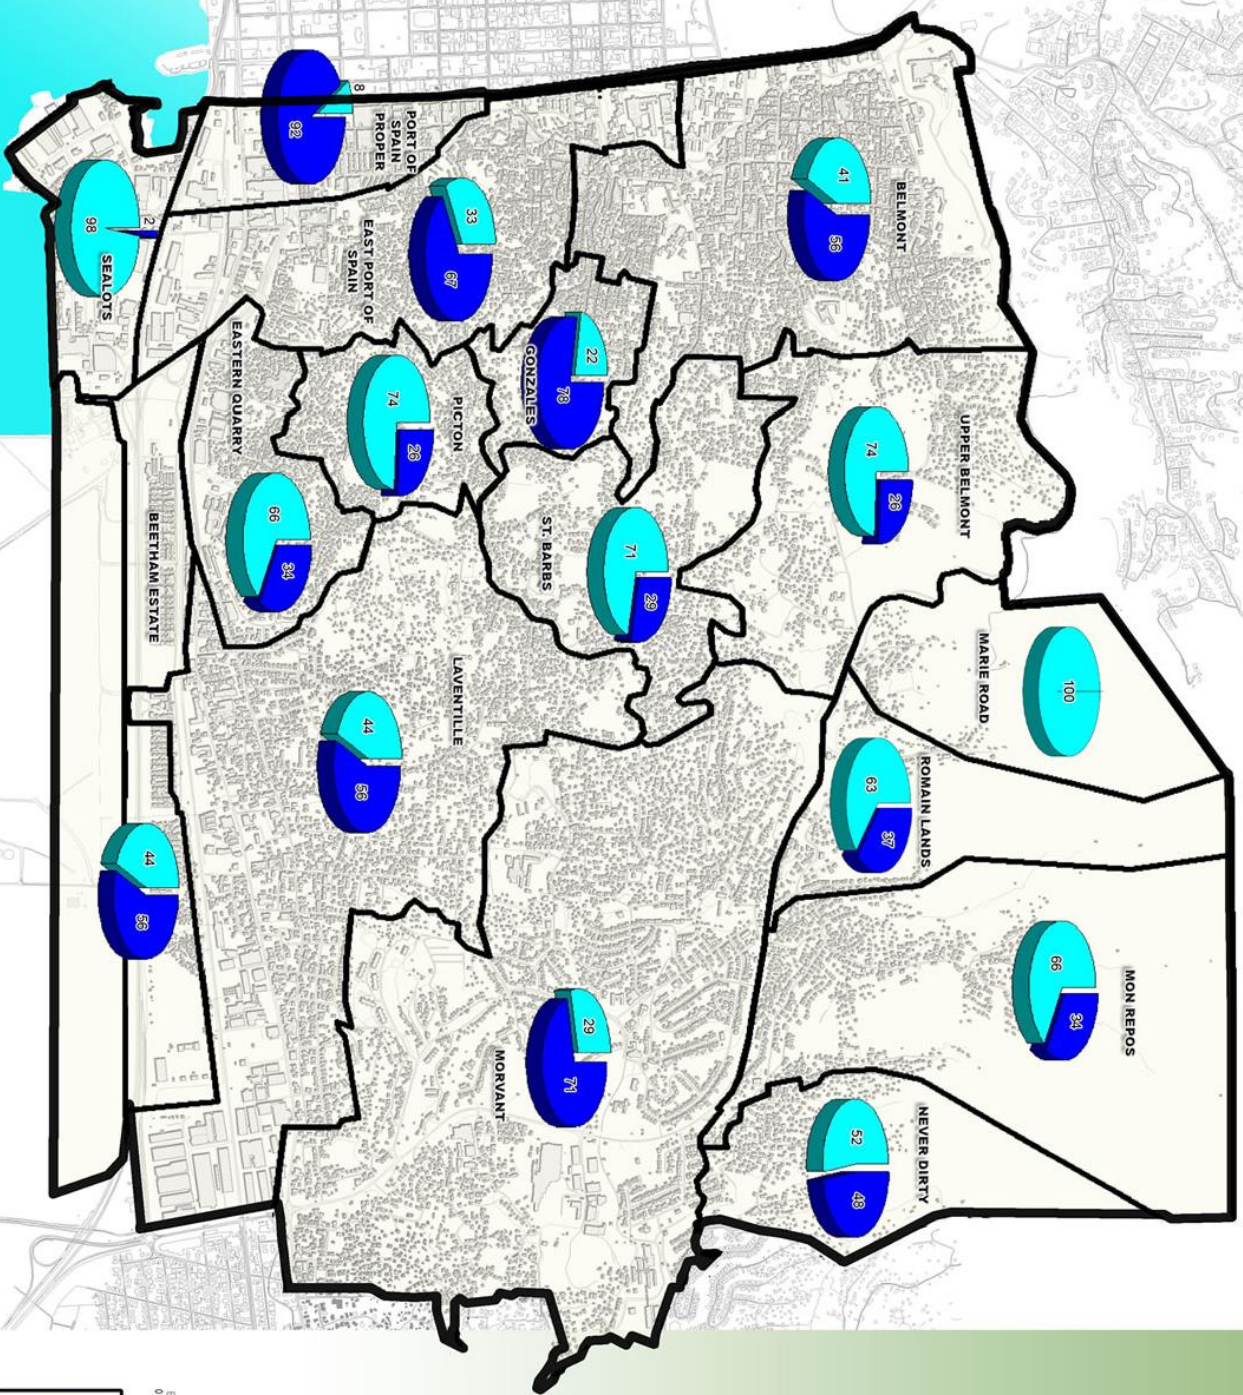

EAST PORT OF SPAIN STRATEGIC DEVELOPMENT PLAN

LEGEND

Water Supply to Dwelling Unit (%)

- Direct Pipe-borne
- Other

National Average

Average East Port of Spain

East Port of Spain
Development Company Limited