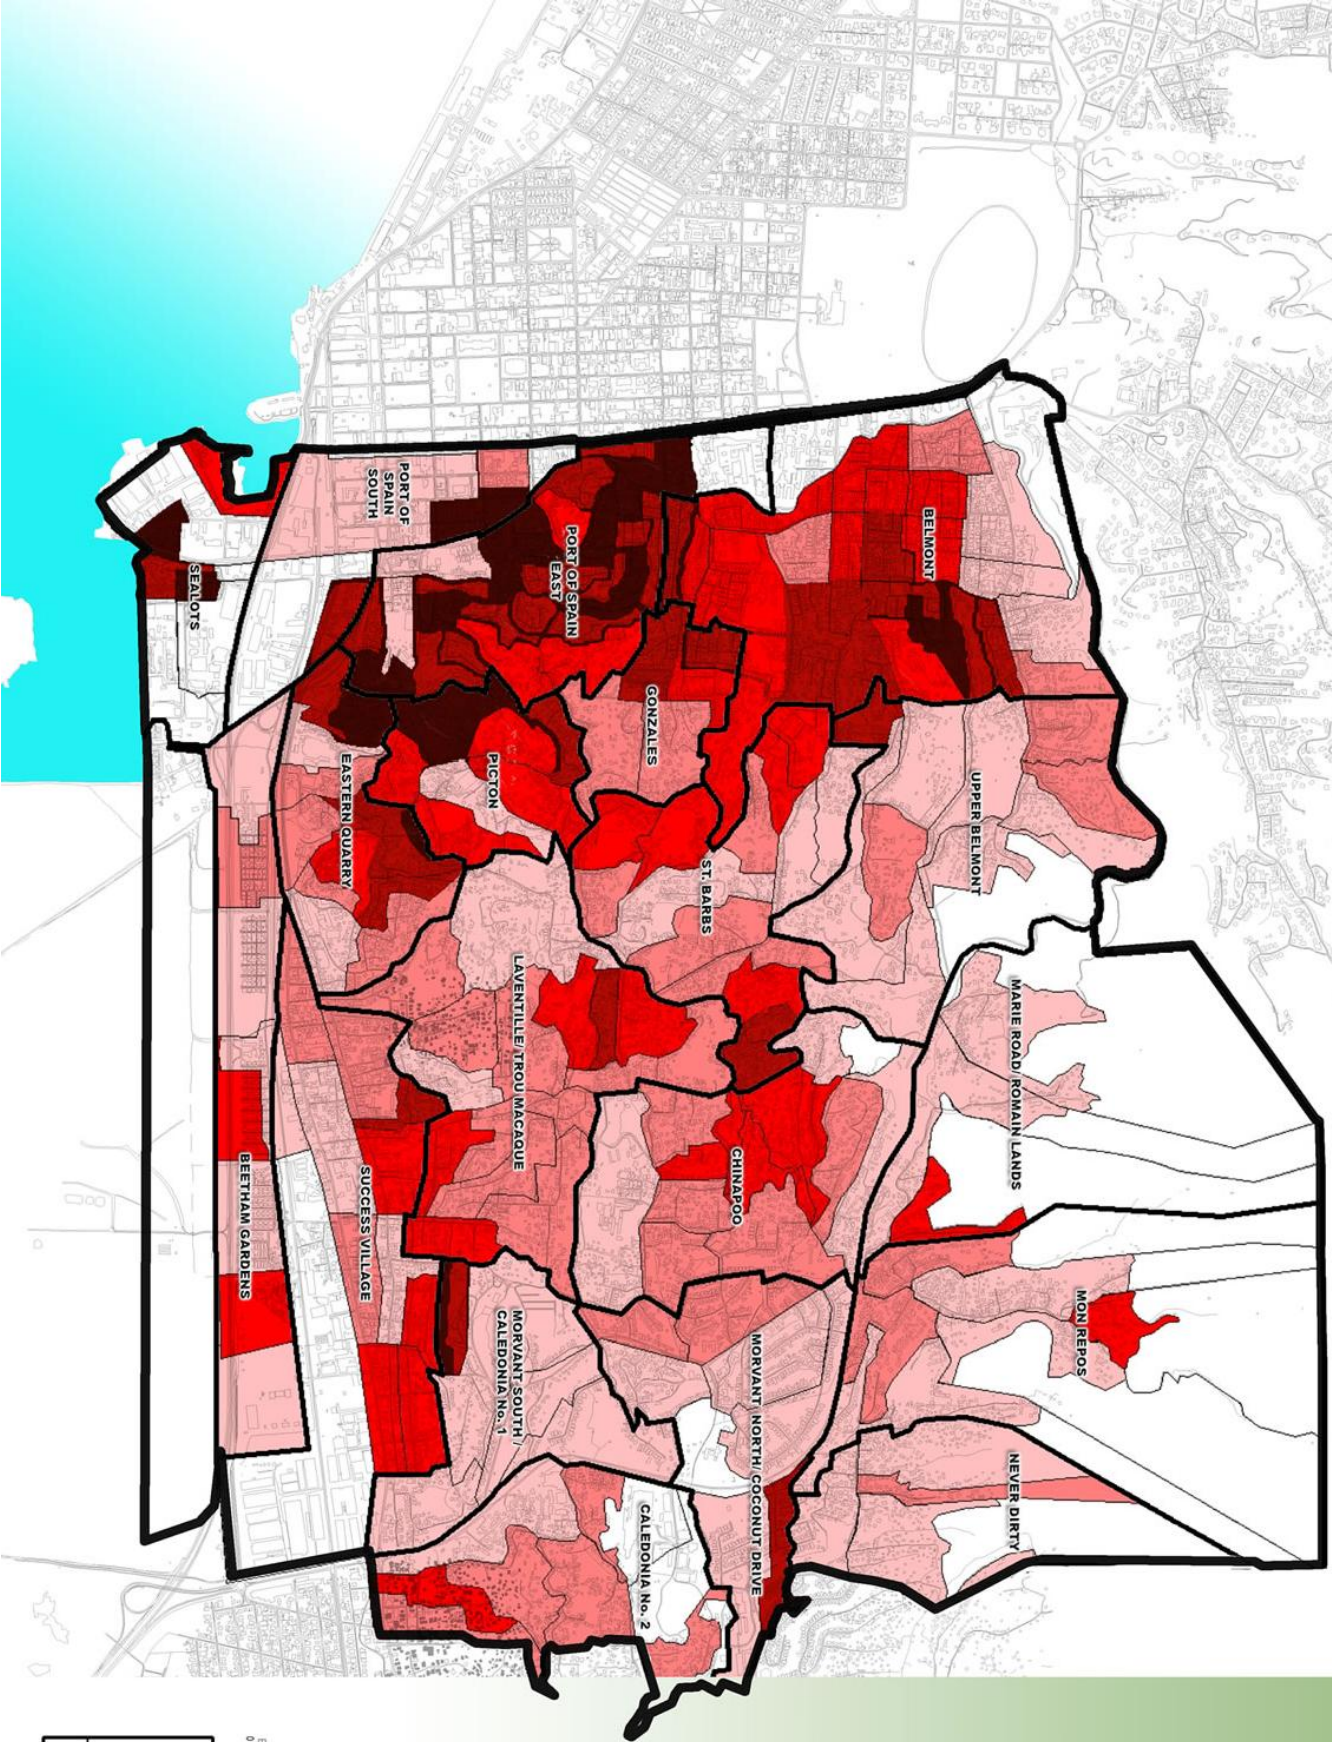

**EAST PORT OF SPAIN
STRATEGIC DEVELOPMENT PLAN**

LEGEND

Persons per Hectare

East Port of Spain
Development Company Limited

Population Density

Map 5