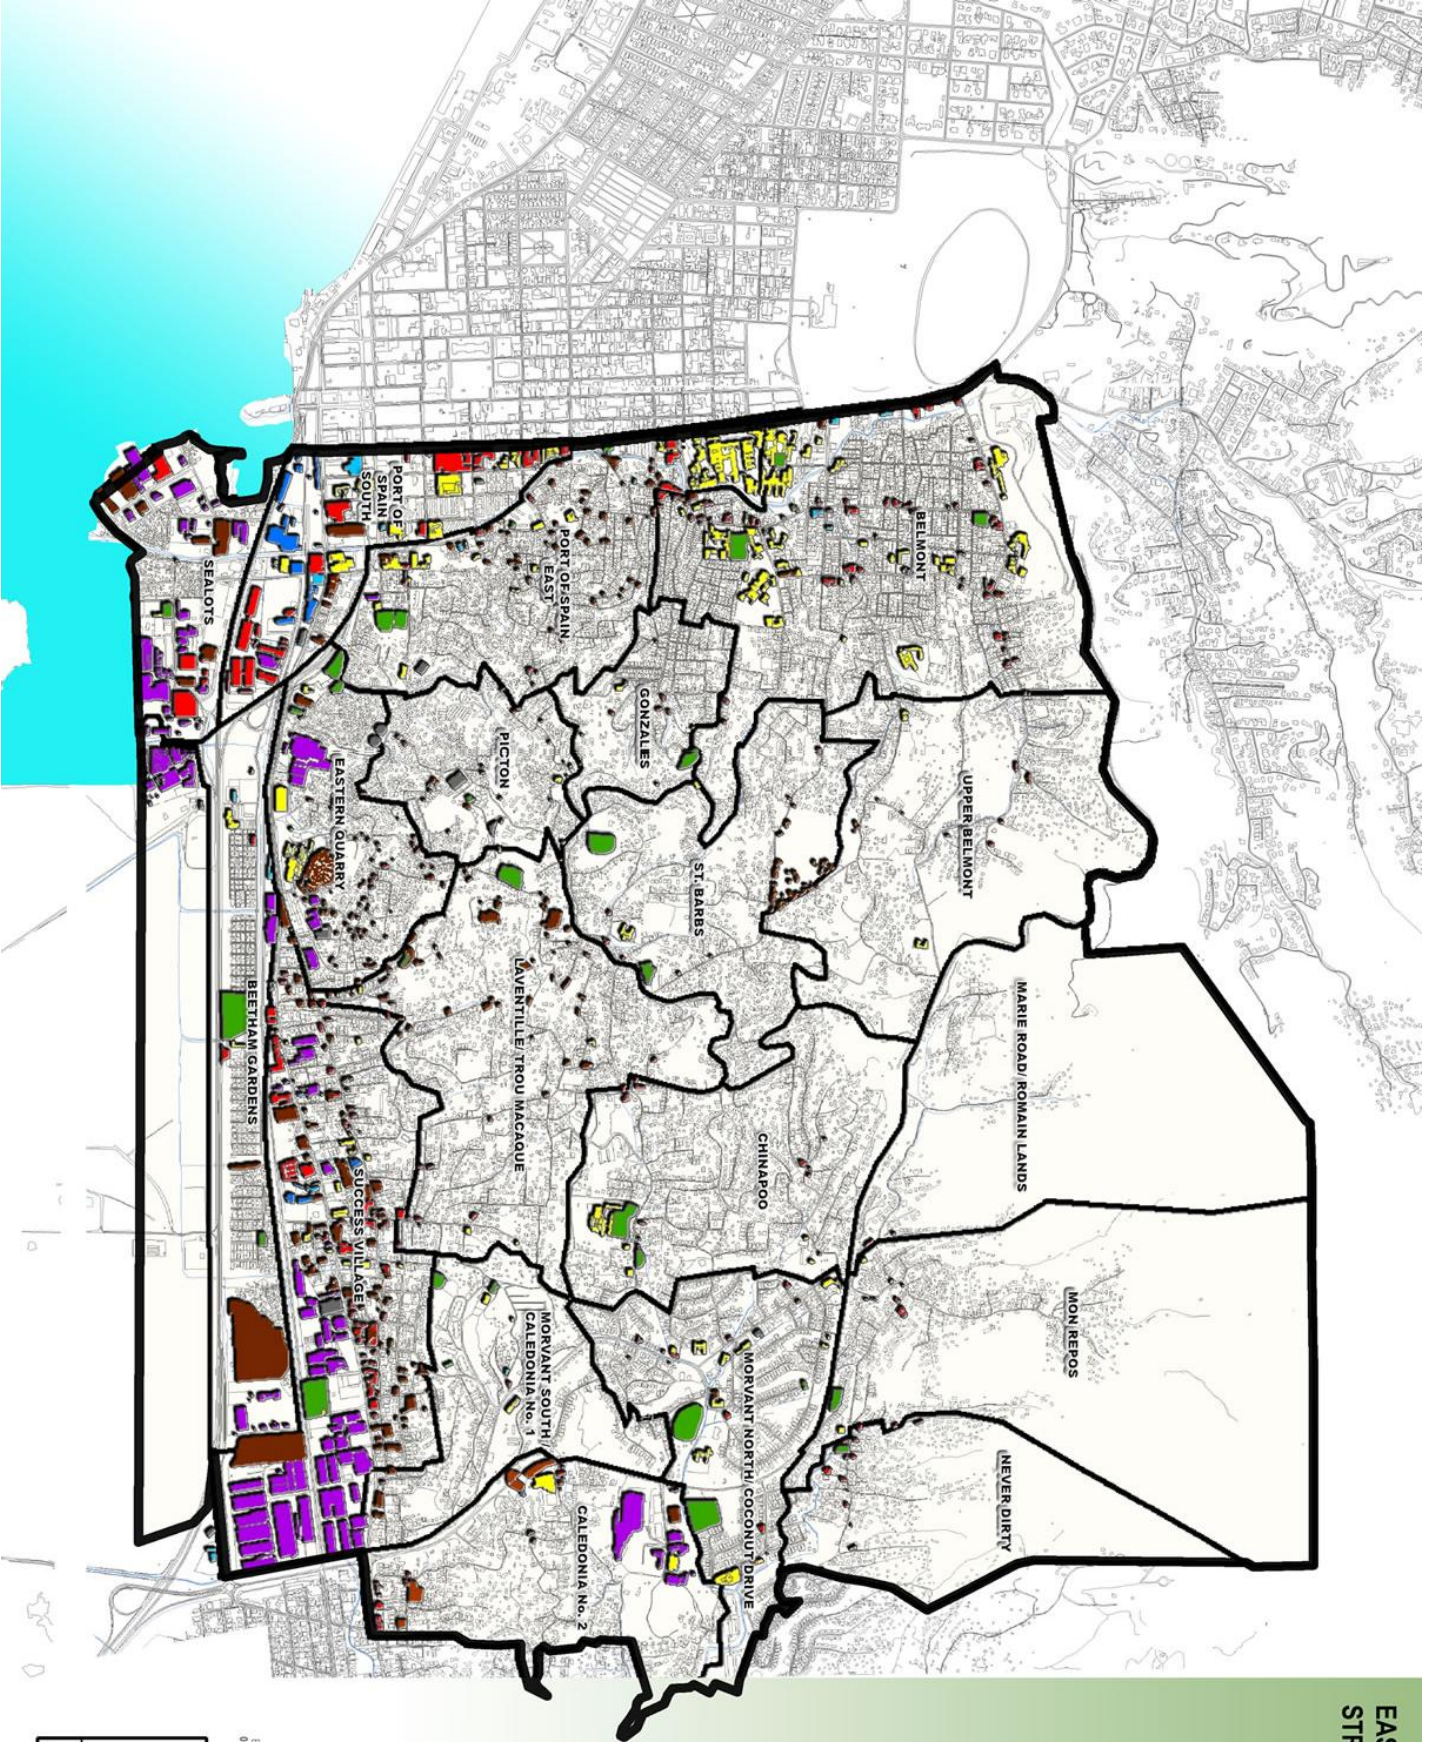

EAST PORT OF SPAIN STRATEGIC DEVELOPMENT PLAN

LEGEND

- Land Use Classifications**
- Commercial
 - Industrial
 - Institutional
 - Offices
 - Public Utilities
 - Recreational Facilities
 - Transportation/ Communication
 - Vacant Land/ Abandoned/ Burnt-out Structures

Existing Land Use **Map 4**