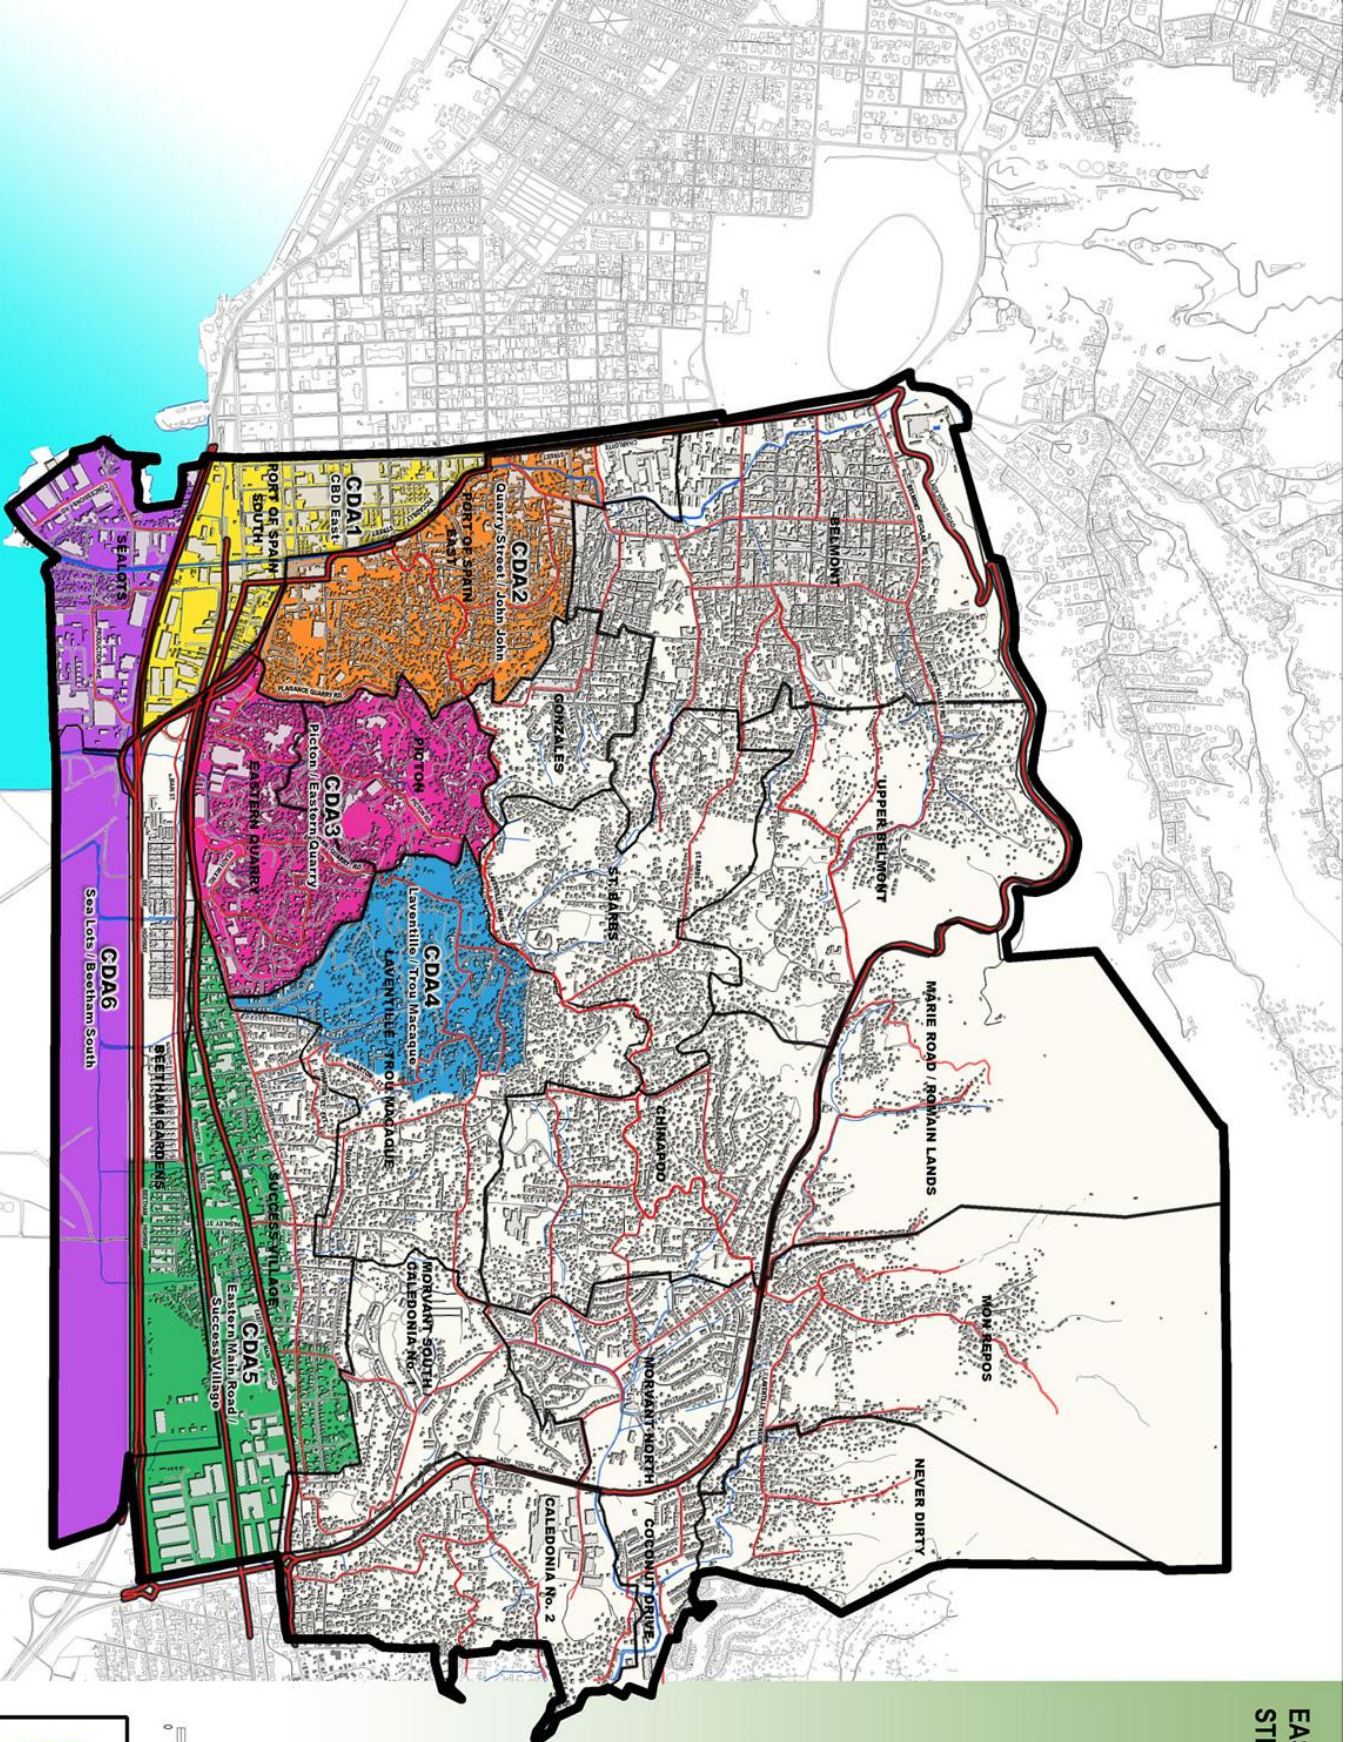

EAST PORT OF SPAIN STRATEGIC DEVELOPMENT PLAN

LEGEND

- CDA 1
- CDA 2
- CDA 3
- CDA 4
- CDA 5
- CDA 6
- Other Areas of EPOS
Metropolitan District

East Port of Spain
Development Company Limited

Comprehensive Development
Areas (CDAs) Map 4