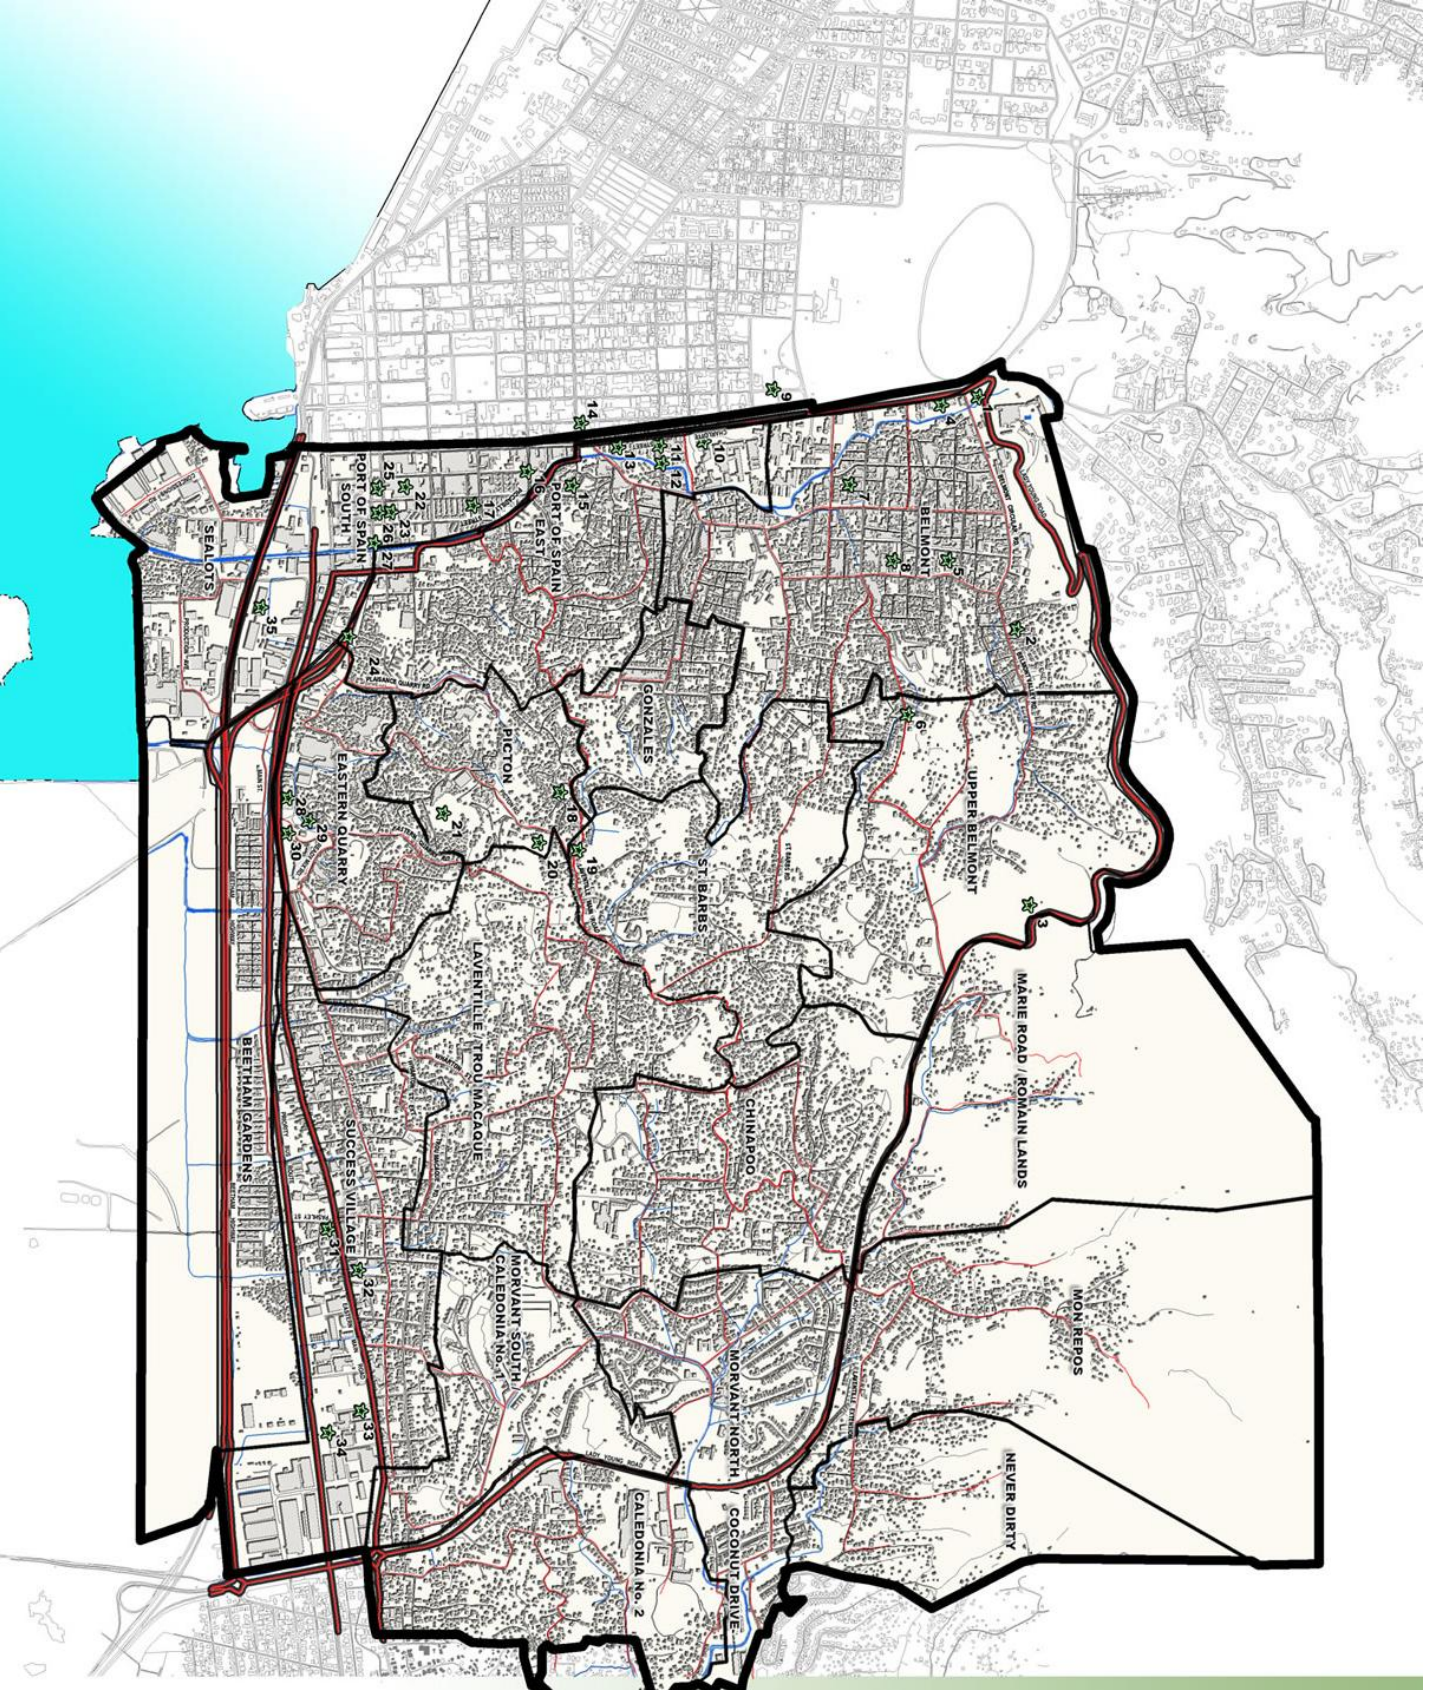

EAST PORT OF SPAIN STRATEGIC DEVELOPMENT PLAN

LEGEND

Heritage Resources

1. Old Belmont Station Site
2. RADA Community
3. Lady Young Lookout
4. Royal Air Force Association (RAFA)
5. St. Francis Church
6. Fifth Dimension Pan Yard
7. Site of Old Train Depot
8. St. Margaret's Church
9. Memorial Park
10. General Hospital / Blood Bank
11. Oxford Street Church
12. City of Port of Spain Boundary Marker
13. Renegades Pan Yard
14. Rosary Chapel
15. Calvary Hill
16. Trinidad All Stars
17. Canboulay Riots
18. Desperadoes Pan Yard
19. Fort Chacon
20. Lady Of Laventille Shrine
21. Fort Picton
22. Old Angostura Factory
23. Chee Mookie Bakery
24. Tokyo Pan Yard
25. Cathedral Of Immaculate Conception
26. Tamarind Square
27. Columbus Square
28. Rura Bond (Laventille Technology and Continuing Education Centre)
29. Quarry / Laventille Courts Sound Specialists / Spring
30. Water Trough
31. St. Mathias Anglican Church
32. Corpus Christi R.C. Church
33. Angostura Distillery
34. (Laventille Community Complex) Wall Of Fame
35. Central Market

Heritage Resources

Map 2