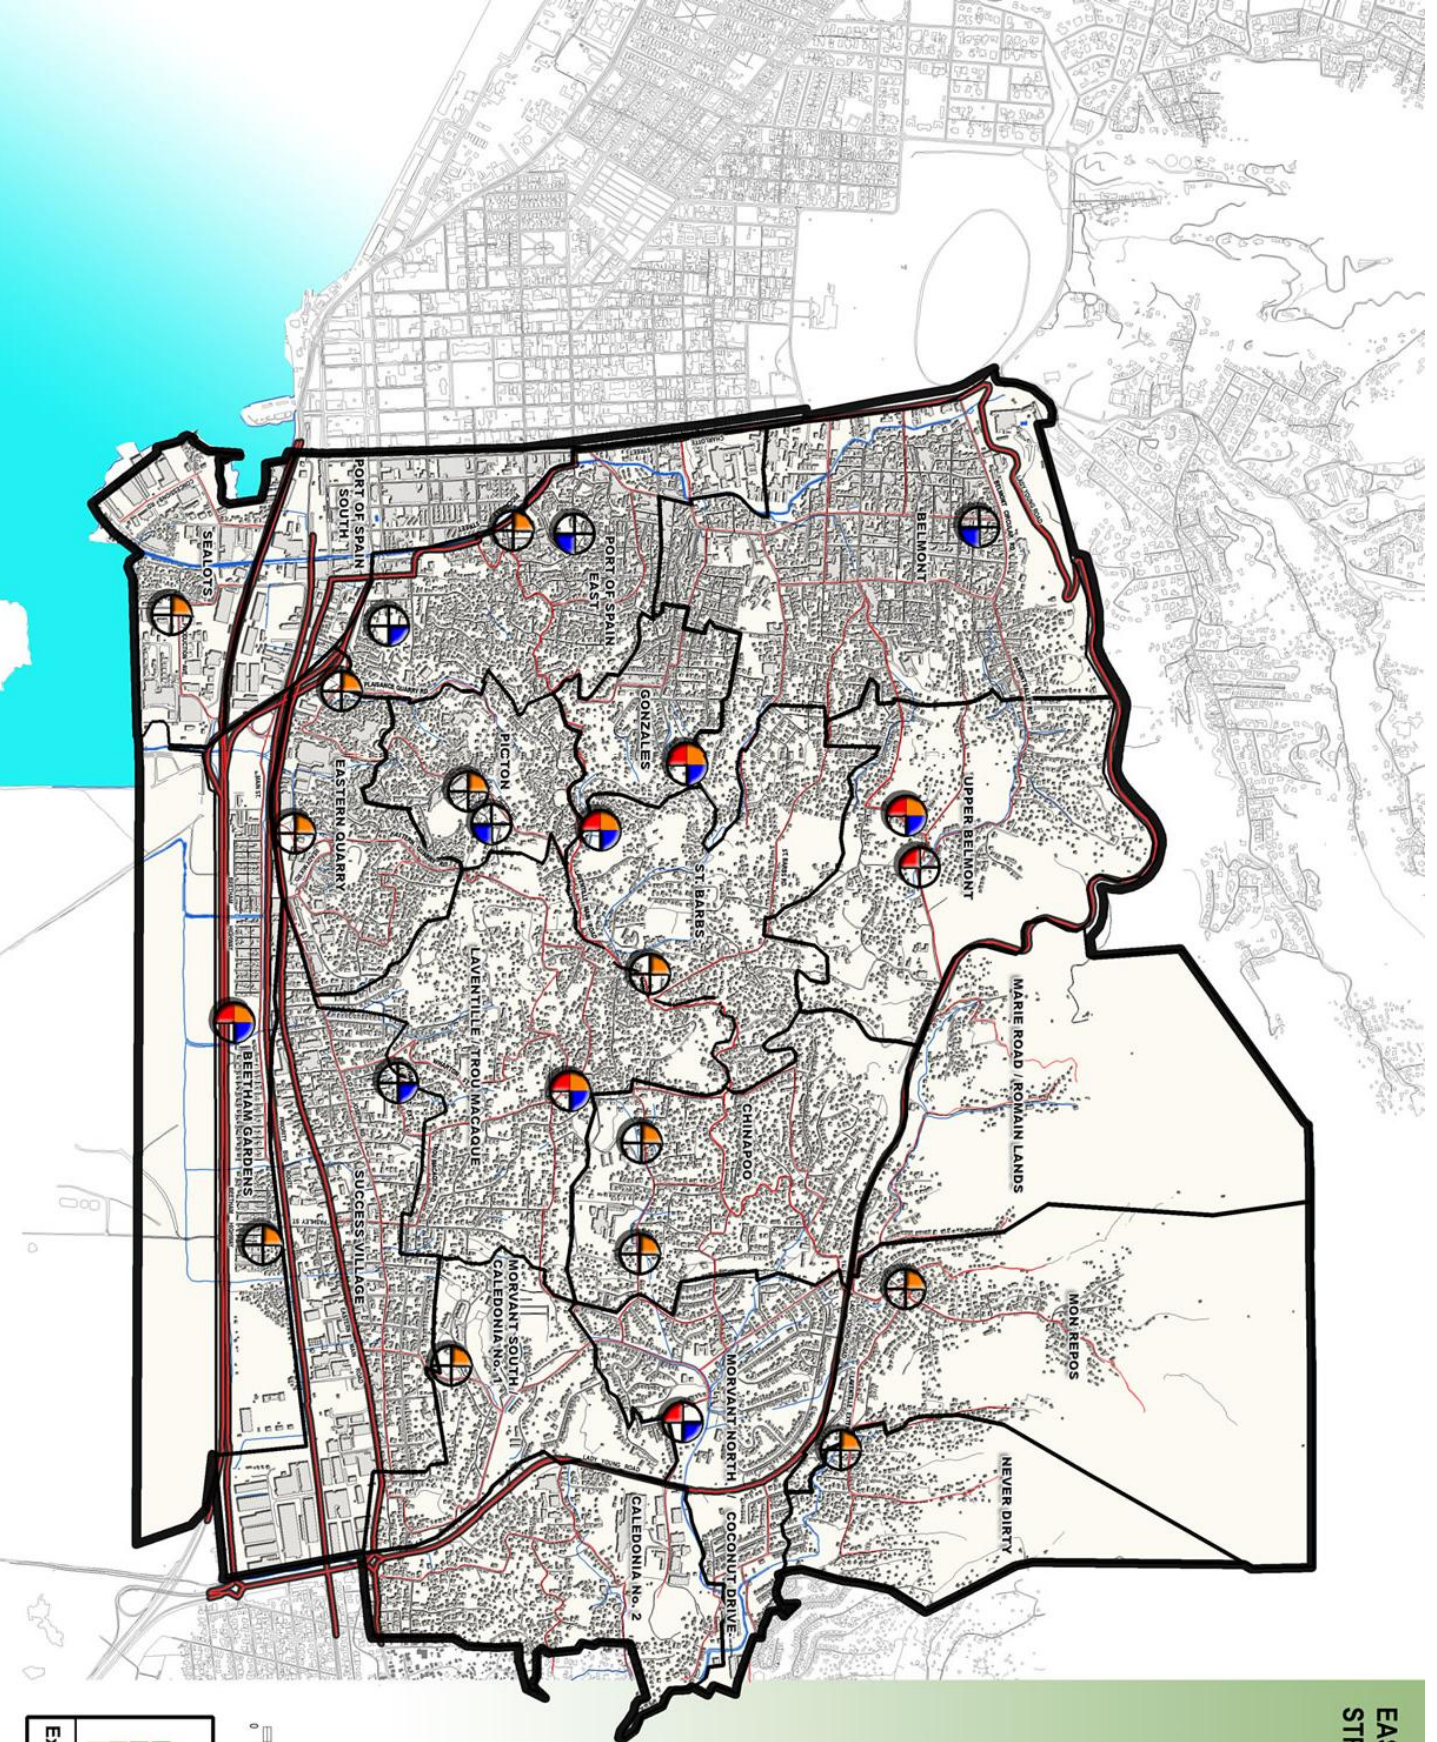

**EAST PORT OF SPAIN
STRATEGIC DEVELOPMENT PLAN**

LEGEND

Type of Sport

- Basketball
- Football
- Cricket
- Playing Field

Condition of Facility

- Very Good
- Good
- Fair
- Poor

East Port of Spain
Development Company Limited

Existing Recreation Facilities **Map 9**