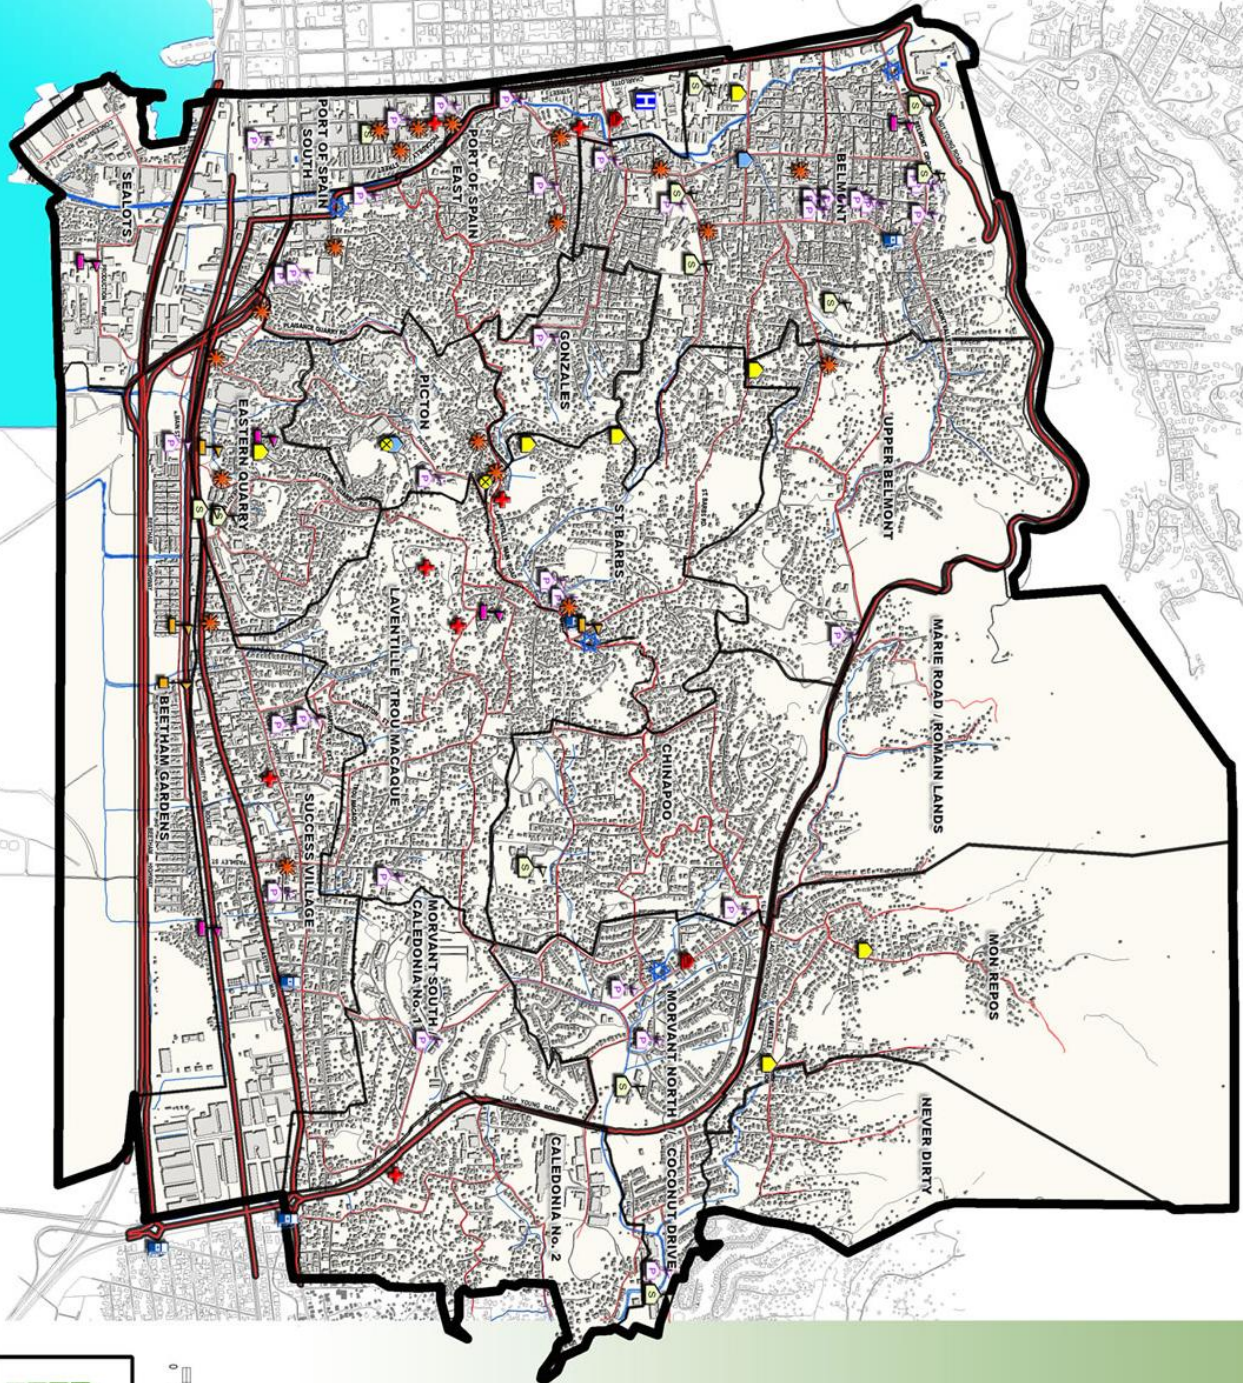

EAST PORT OF SPAIN STRATEGIC DEVELOPMENT PLAN

LEGEND

- Community Centre
- Cultural Centre
- Fire Station
- Gas Station
- Health Centre
- Hospital
- National Security
- Panyard
- Police Station
- Pre School
- Primary School
- Secondary School
- Trade School

East Port of Spain
Development Company Limited